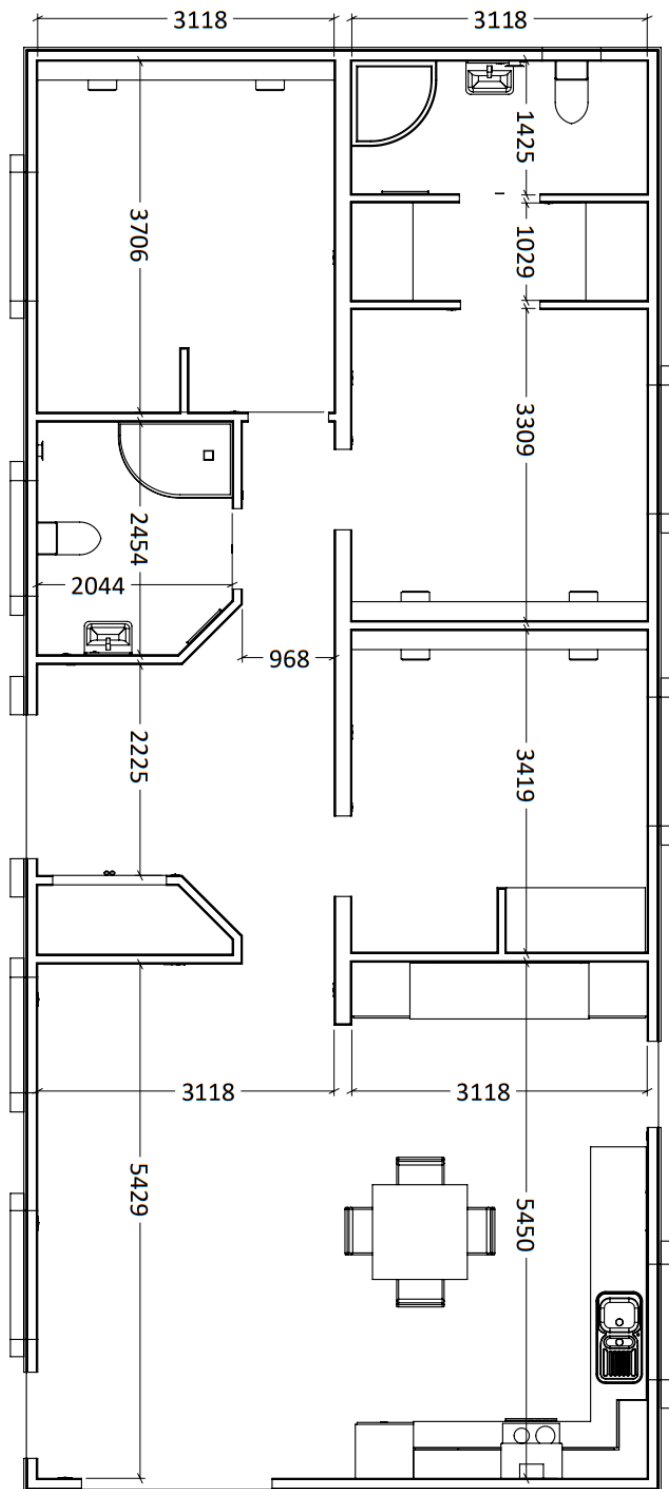

50ft x 22ft

Specification

- 3 BEDROOMS
- 2 BATHROOMS, INCLUDING 1 EN-SUITE
- OPEN-PLAN LIVING
- FEATURE WALLS
- GREY CARPET IN BEDROOMS
- EGGER FLOORING THROUGHOUT
- VAULTED CEILINGS THROUGHOUT
- BEDROOM FEATURE PELMET WITH INTEGRATED LED STRIP LIGHTING
- EXTERNAL CLADDING - NATURETECH
- RENDERED FINISH USING RESITEX
- FITTED WARDROBES
- SLIDING WARDROBE DOOR LEADING TO EN-SUITE
- LED SPOTLIGHTS THROUGHOUT

Bespoke Kitchen To Include:

- ELECTRIC OVEN
- GAS HOB
- GAS BOILER (28KW)
- INTEGRATED WASHING MACHINE
- FRIDGE-FREEZER