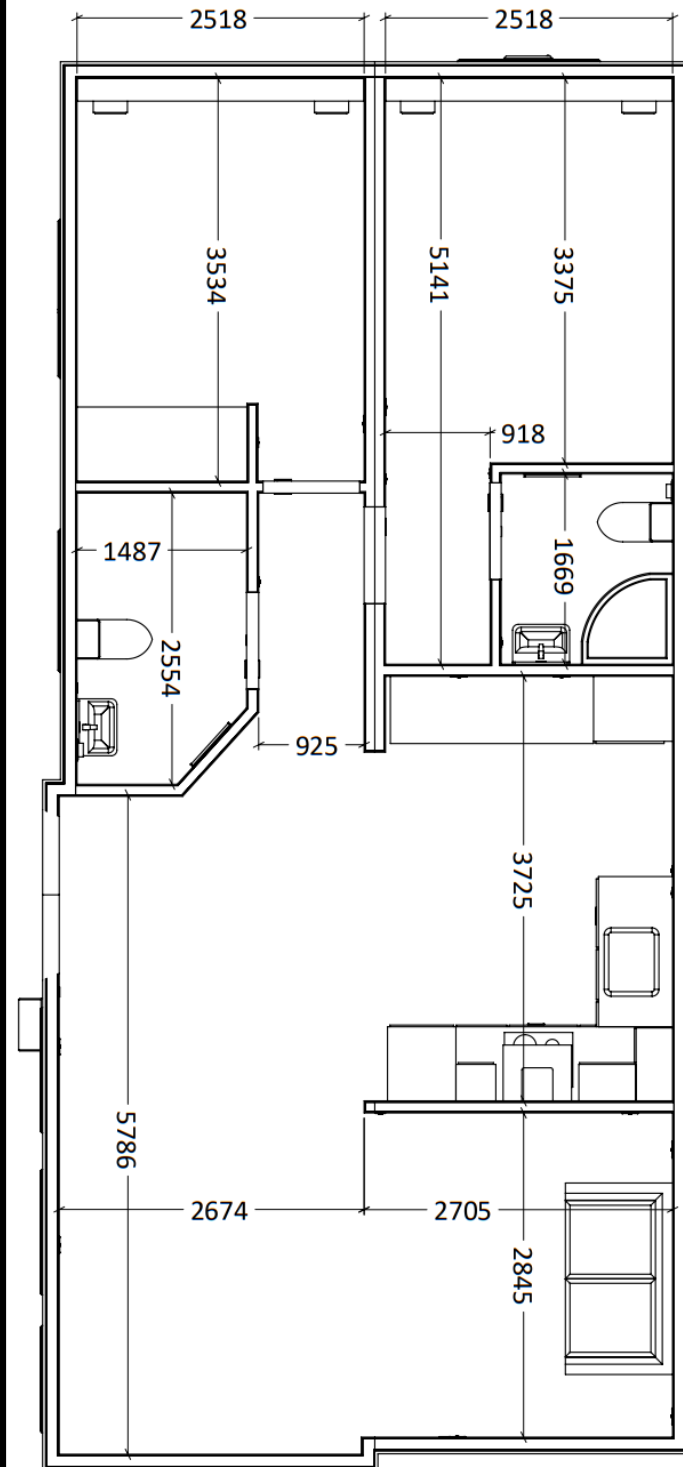

JANS
MODULAR

The
Meadow's
Collection

6 Caulside Dr, Antrim, BT41 2DU | 028 9433 9370 | Info@jansmodular.com | jansmodular.com

The Meadow

jansmodular.com

JANS
MODULAR

Specification

- 2 BEDROOMS
- 2 BATHROOMS, INCLUDING 1 EN-SUITE
- OPEN-PLAN LIVING
- FEATURE WALLS
- GREY CARPET IN BEDROOMS
- EGGER FLOORING THROUGHOUT
- VAULTED CEILINGS THROUGHOUT
- BEDROOM FEATURE PELMET WITH INTEGRATED LED STRIP LIGHTING
- EXTERNAL CLADDING - NATURETECH
- RENDERED FINISH USING RESITEX
- FITTED WARDROBES
- SLIDING WARDROBE DOOR LEADING TO EN-SUITE
- LED SPOTLIGHTS THROUGHOUT

Bespoke Kitchen To Include:

- ELECTRIC OVEN
- GAS HOB
- GAS BOILER (28KWH)
- INTEGRATED WASHING MACHINE
- FRIDGE-FREEZER

40ft x 18ft

The Rothwell

jansmodular.com

**JANS
MODULAR**

50ft x 22ft

Specification

- 3 BEDROOMS
- 2 BATHROOMS, INCLUDING 1 EN-SUITE
- OPEN-PLAN LIVING
- FEATURE WALLS
- GREY CARPET IN BEDROOMS
- EGGER FLOORING THROUGHOUT
- VAULTED CEILINGS THROUGHOUT
- BEDROOM FEATURE PELMET WITH INTEGRATED LED STRIP LIGHTING
- EXTERNAL CLADDING - NATURETECH
- RENDERED FINISH USING RESITEX
- FITTED WARDROBES
- SLIDING WARDROBE DOOR LEADING TO EN-SUITE
- LED SPOTLIGHTS THROUGHOUT